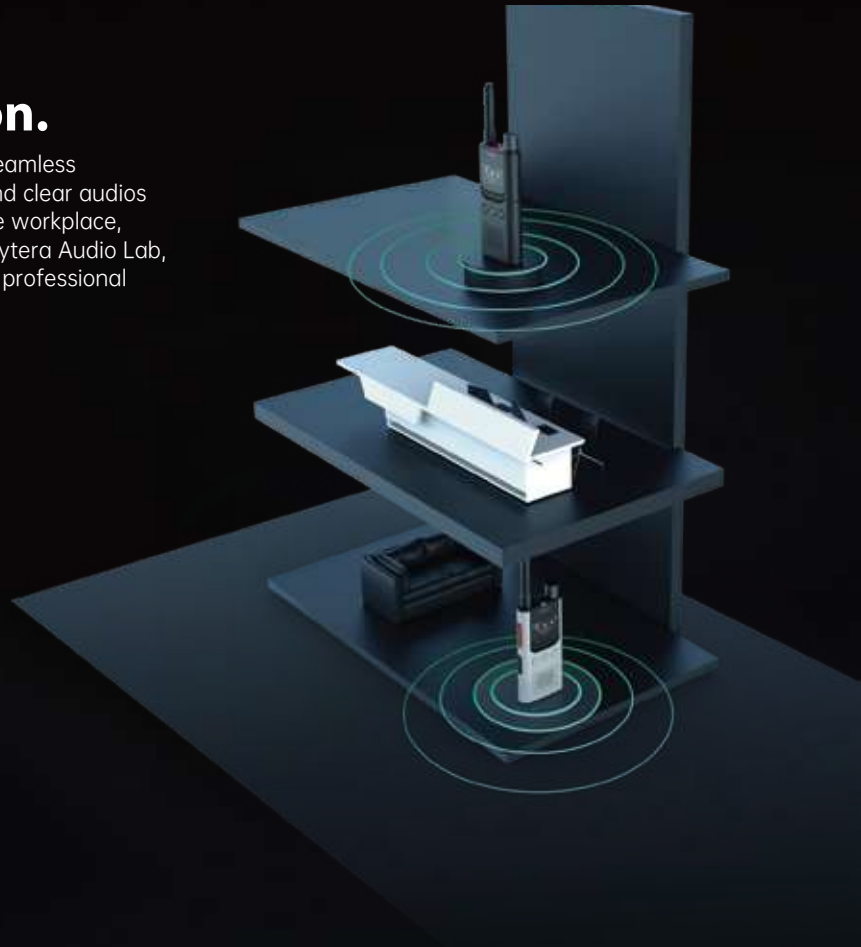

Reliable Communication.

As a digital radio, S1 Pro/S1 Pro LF provides reliable, seamless communications in multi-storey buildings with loud and clear audios to improve team coordination and collaboration in the workplace, thanks to know-how from Hytera RF&Antenna Lab, Hytera Audio Lab, Hytera UX Lab, and 30-year extensive experiences in professional communications.

Tune in voice. Tune out noise.

Filter out up to 30 dB of noise thanks to the professional AI-based noise cancellation. Your focus is protected. Your productivity improved.

30dB

Off

On