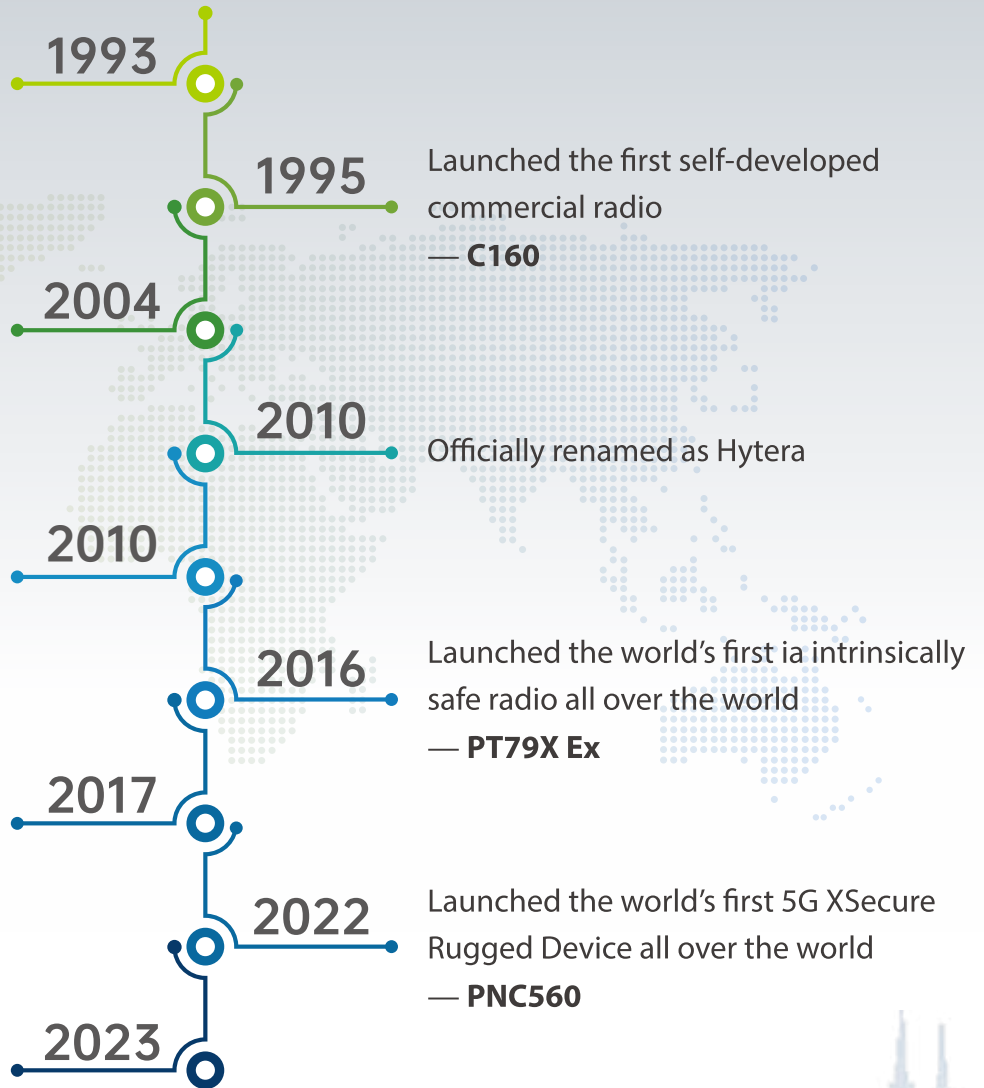

30 years of radio communications, beyond.

Shenzhen HYT Technology Co., Ltd.
(as Hytera was formerly known)
established in Shenzhen

Hytera serves 20 million users for public safety, firefighting, railway, airports, factories, hotels, supermarkets, and more industries home and abroad.

direct radios

46-48 Odsal Road
Bradford
West Yorkshire
BD6 1AQ
www.direct-radios.co.uk
sales@direct-radios.co.uk

Hytera Hytera Communications Corporation Limited
Stock Code: 002583.SZ