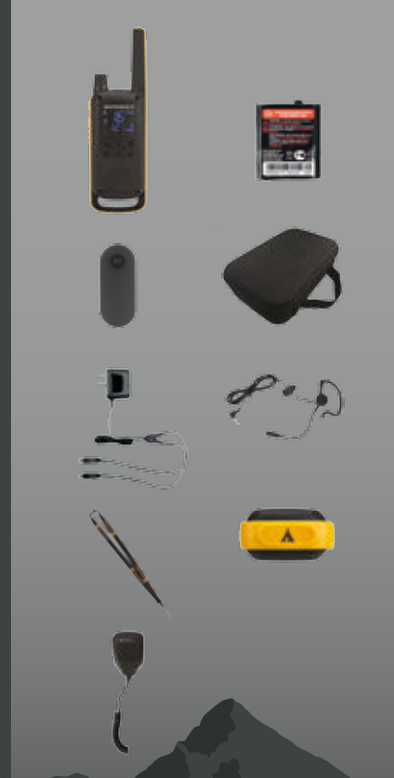

TALKABOUT™

MOTOROLA
SOLUTIONS

T82 EXTREME WALKIE-TALKIES CONQUER EVERY MOMENT

GO BEYOND

KEEPING YOU SAFER AND CONNECTED IN THE
HARSHEST OF ENVIRONMENTS

The TALKABOUT T82 Extreme is the rugged travel companion you need on your wildest adventures. With an IPX4 rating, the T82 EXTREME is weatherproof - able to withstand the harshest environments. The new hidden display comes alive when you need it and makes calling easier. The easy pairing button makes setup a breeze. A built-in LED torch provides emergency light when needed so you can read your map in the dark. And with essential accessories and a range of up to 10km*, the TALKABOUT T82 Extreme keeps you in touch whether you're on the roughest treks or highest peaks.

FEATURES

Hidden display
 LED torch
 Channel scan
 VOX
 Auto squelch
 Channel monitor
 Emergency alert button
 Easy pairing
 Dual channel monitor

MECHANICAL

Keypad lock
 Battery level indicator
 Belt clip
 Micro USB port for charging
 2.5 mm headset jack
 Weatherproof IPx4

ALERTS

20 call tones
 Vibrate alert
 Keypad tones
 Talk confirmation tone/Roger beep

POWER

Rechargeable NiMH pack (included)
 Compatible with standard AA-sized batteries

BATTERY LIFE

NiMH 800 mAh (included) - up to 18 hours***
 NiMH 1300 mAh high capacity (optional) - up to 26 hours***

CHARGING

Micro USB charger (included)
 Compatible with drop-in charging dock (sold separately)

SKIING

HIKING

BIKING

CLIMBING

SNOW BOARDING

PACKAGE CONTENTS