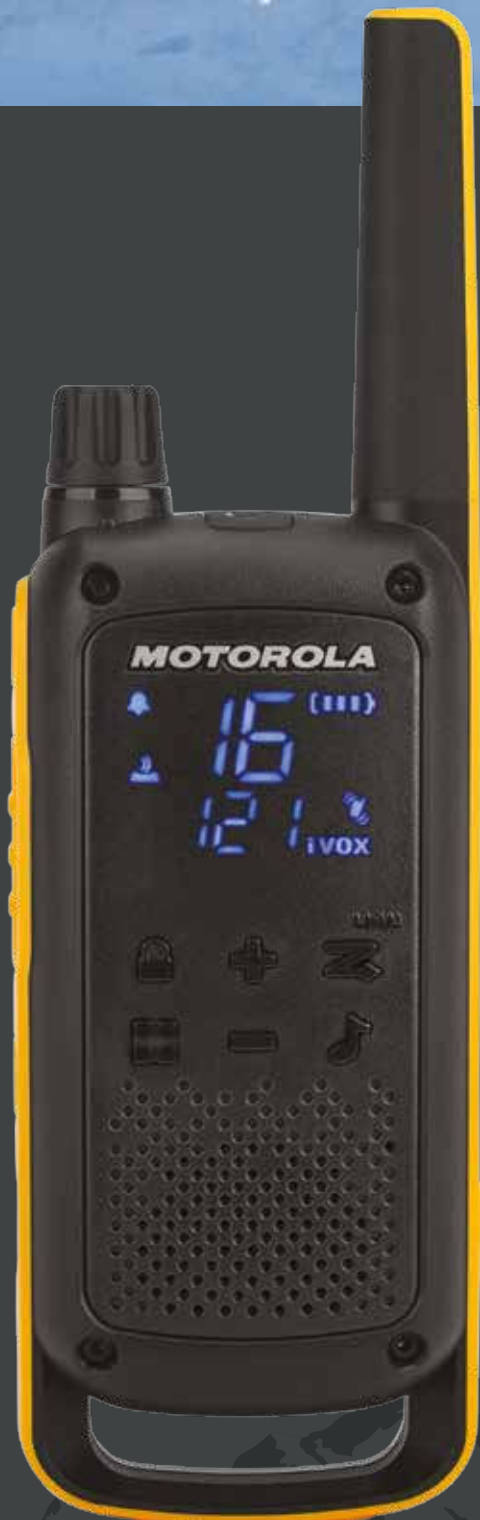

TALKABOUT™

MOTOROLA
SOLUTIONS

T82 EXTREME WALKIE-TALKIES CONQUER EVERY MOMENT

GO BEYOND

KEEPING YOU SAFER AND CONNECTED IN THE
HARSHEST OF ENVIRONMENTS

The TALKABOUT T82 Extreme is the rugged travel companion you need on your wildest adventures. With an IPX4 rating, the T82 EXTREME is weatherproof - able to withstand the harshest environments. The new hidden display comes alive when you need it and makes calling easier. The easy pairing button makes setup a breeze. A built-in LED torch provides emergency light when needed so you can read your map in the dark. And with essential accessories and a range of up to 10km*, the TALKABOUT T82 Extreme keeps you in touch whether you're on the roughest treks or highest peaks.

All of this is wrapped in a handy carrying case and available in three versions: Twin pack with everything you need to get you started, Quad pack for larger groups and Remote Speaker Microphone pack that lets you speak and listen without having to reach for your radio.

KEY FEATURES

PMR446 radios
- license free

Easy pairing

LED torch

Weatherproof IPx4

Hidden display

16 channels plus
121 privacy codes**

UP TO
10
KM RANGE*

MOTOROLA
SOLUTIONS

T82 EXTREME WALKIE-TALKIES

GO **BEYOND**

GENERAL

Model: Talkabout T82 EXTREME
 Colour: Yellow & Black
 Frequency Band: PMR446
 Tx Power: 500mW
 Bandwidth: 12.5Khz
 Channels: 16 +121 privacy codes**
 Weight: 197 grams (with belt clip and battery)
 Range: Up to 10km*
 Size WxDxH: 5.7 x 18.1 x 3.3 cm